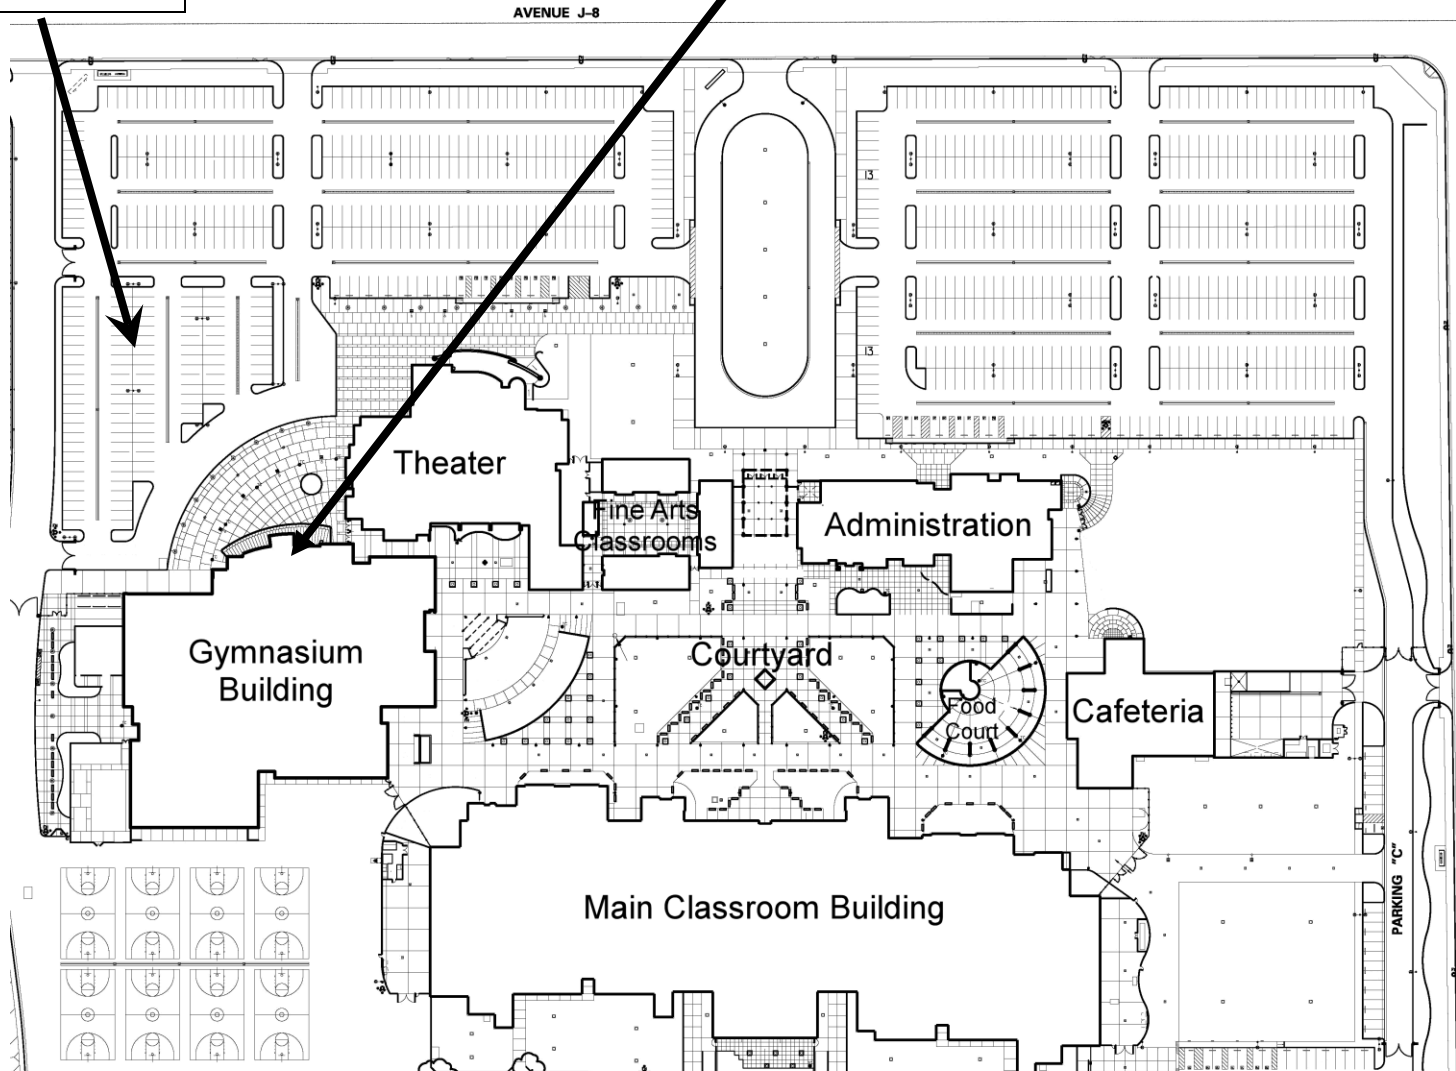

Eastside High School
3200 East Avenue J-8 ~ Lancaster, CA 93535
(661) 946-3800 / www.eastsidehigh.org

PARK HERE

REGISTRATION
HERE

35TH STREET EAST

PARKING "C"